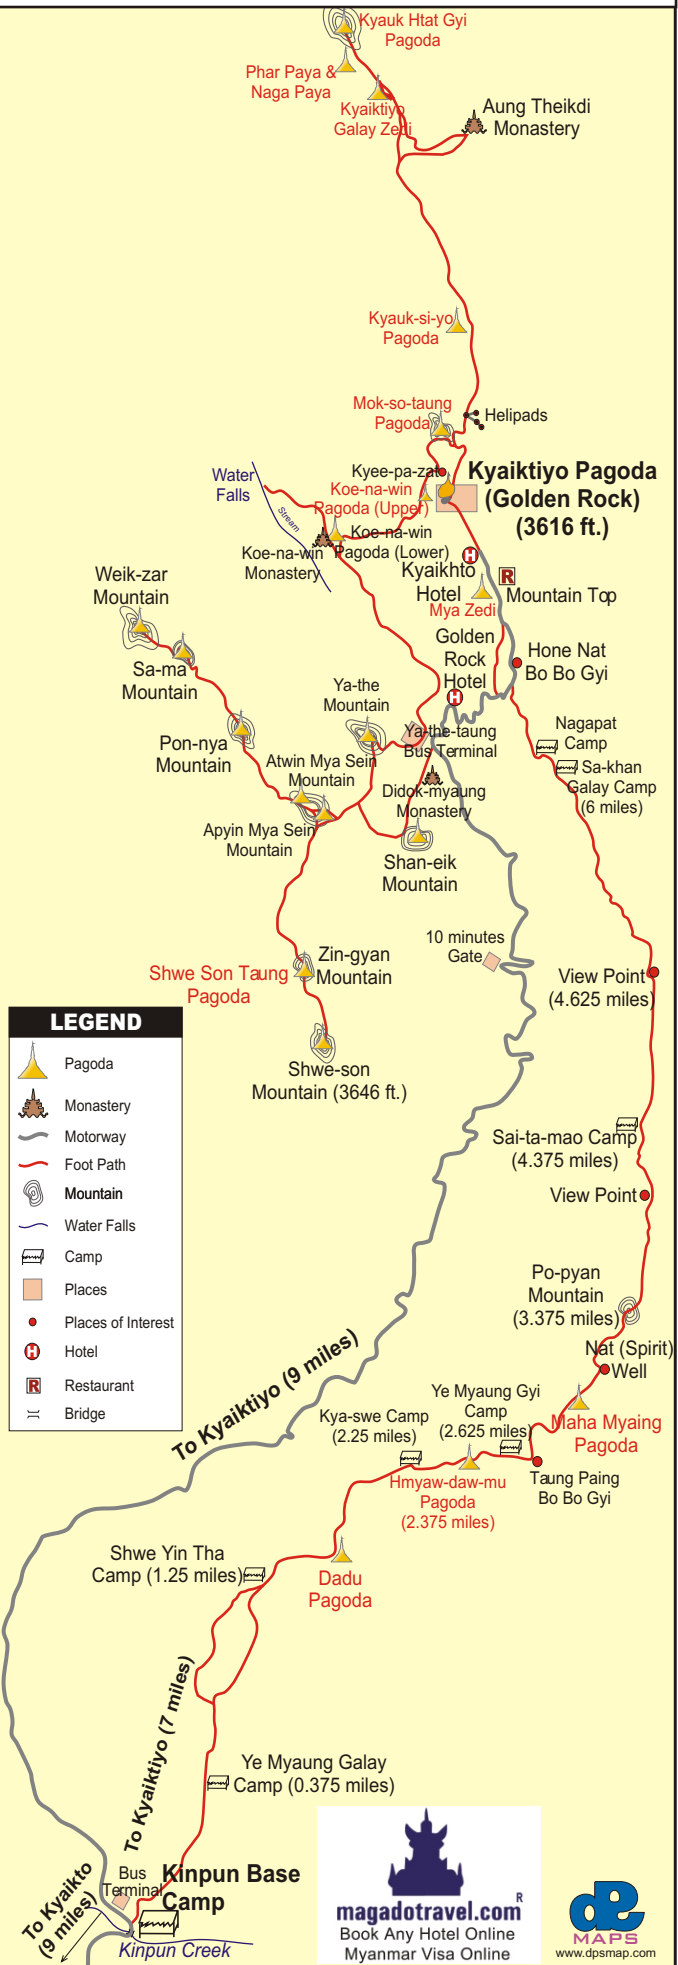

THE MAP OF KYAIKTIYO

LEGEND

-  Pagoda
-  Monastery
-  Motorway
-  Foot Path
-  Mountain
-  Water Falls
-  Camp
-  Places
-  Places of Interest
-  Hotel
-  Restaurant
-  Bridge

magadotravel.com^R
 Book Any Hotel Online
 Myanmar Visa Online